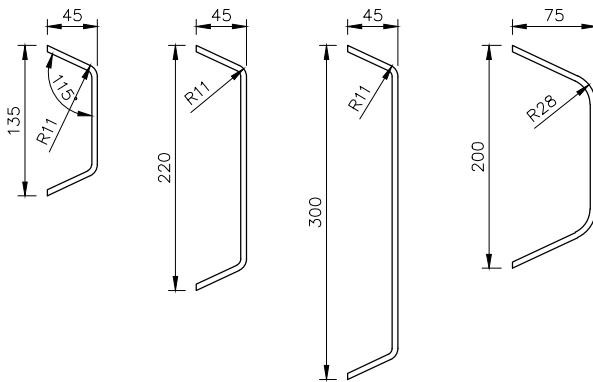

AVAILABLE IN 2.5m LENGTHS