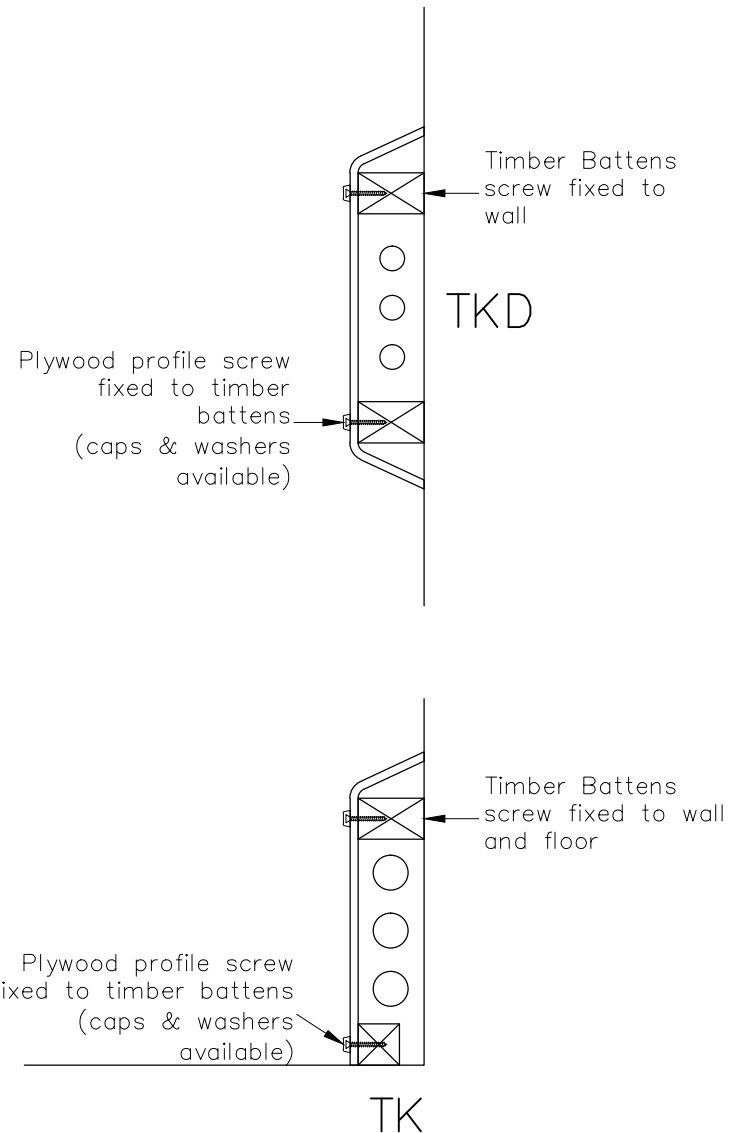

TYPICAL INSTALLATION

PENDOCK

Pendock Ltd.
Halesfield 19, Telford, Shropshire, TF7 4QT.
Tel: +44 (0) 1952 580590 Fax: +44 (0) 1952 587805
E-mail: technical@pendock.co.uk
Web: www.pendock.co.uk

THIS DRAWING MUST NOT BE SCALED

**TK & TKD
PROFILE**

DRAWN BY SL	SCALE NTS	DATE 9/03/15