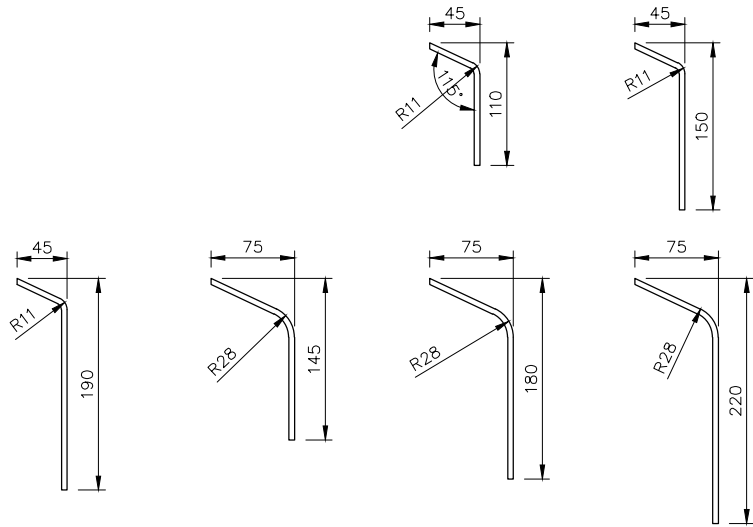

TK
5mm Pre-formed Plywood

FINISHES
Melamine

AVAILABLE IN 2.5m LENGTHS

TKD
5mm Pre-formed Plywood

FINISHES
Melamine