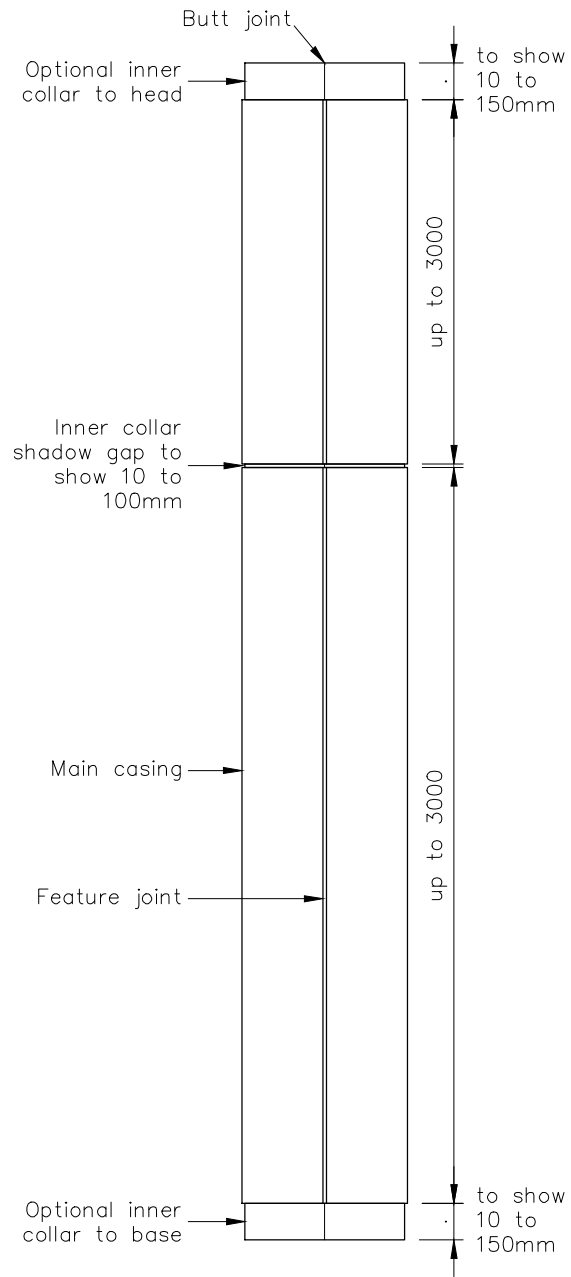

STANDARD ELEVATION
BETWEEN 3300 & 6400
HIGH

PENDOCK

Pendock
Halesfield 19, Telford, Shropshire, TF7 4QT.
Tel: +44 (0) 1952 580590 Fax: +44 (0) 1952 587805
E-mail: technical@pendock.co.uk
Web: www.pendock.co.uk

THIS DRAWING MUST NOT BE SCALED

SQ CASINGS

DRAWN BY	SCALE	DATE
SL	1: 20	9/03/15