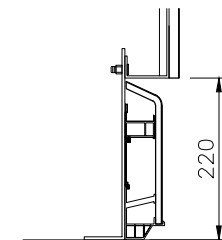

PCMX Type A  
Available in upto 3m lengths  
in one section

Type B Options  
MCTK 190 with  
laminate or laminate  
veneer

**PENDOCK**

Pendock  
Halesfield 19, Telford, Shropshire, TF7 4QT.  
Tel: +44 (0) 1952 580590 Fax: +44 (0) 1952 587805  
E-mail: [technical@pendock.co.uk](mailto:technical@pendock.co.uk)  
Web: [www.pendock.co.uk](http://www.pendock.co.uk)

PC  
PERIMETER CASINGS

DRAWN BY	SCALE	DATE
SL	1:10	9/3/15