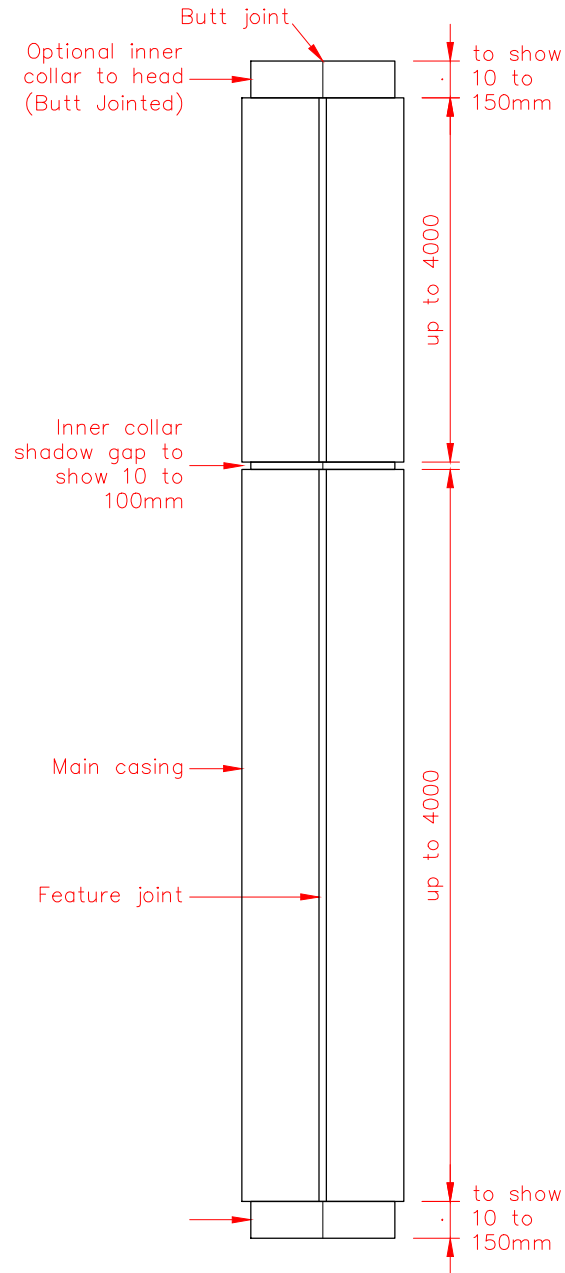

STANDARD ELEVATION UP TO 4300 HIGH

STANDARD ELEVATION BETWEEN 4300 & 8400 HIGH

PENDOCK

Pendock
Halesfield 19, Telford, Shropshire, TF7 4QT.
Tel: +44 (0) 1952 580590 Fax: +44 (0) 1952 587805
E-mail: technical@pendock.co.uk
Web: www.pendock.co.uk

METAL CASINGS
TYPICAL DETAILS

DRAWN BY	SCALE	DATE
RM	1: 20	26/02/16