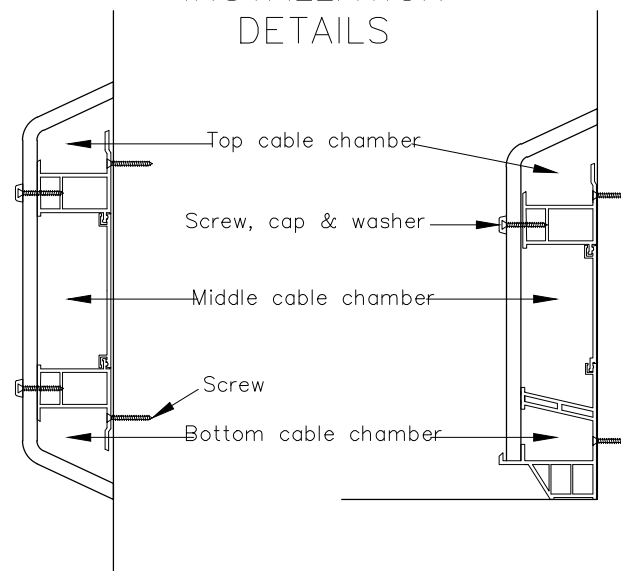

MCTK190 MCTK270A MCTK270B MCTKD220

THE CARRIER

Top Extrusion Base Extrusion Insert Insert Insert

THE FACIAS

MCTK190 MCTK270 MCTKD220

TYPICAL INSTALLATION DETAILS

PENDOCK

Pendock.
Halesfield 19, Telford, Shropshire, TF7 4QT.
Tel: +44 (0) 1952 580590 Fax: +44 (0) 1952 587805
E-mail: technical@pendock.com
Web: www.pendock.co.uk