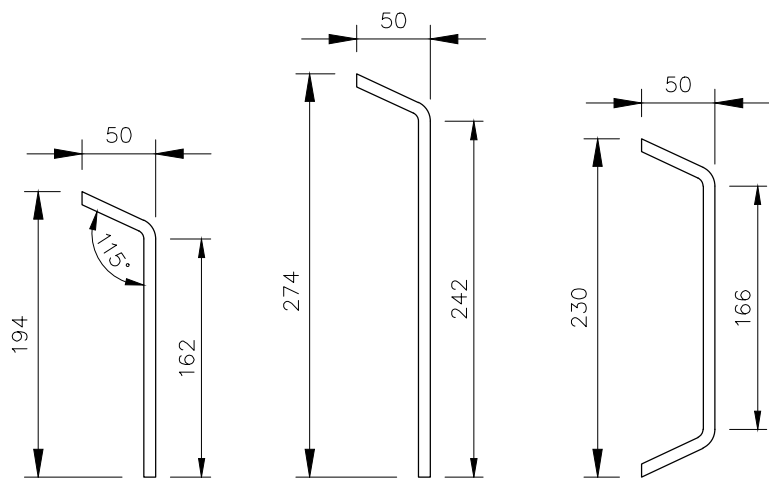

MCTK190 MCTK270A MCTK270B MCTKD220

THE CARRIER

Top Extrusion Base Extrusion Insert Insert Insert

THE FACIAS

MCTK190 MCTK270 MCTKD220

TYPICAL INSTALLATION DETAILS

PENDOCK

Pendock.
Halesfield 19, Telford, Shropshire, TF7 4QT.
Tel: +44 (0) 1952 580590 Fax: +44 (0) 1952 587805
E-mail: technical@pendock.com
Web: www.pendock.co.uk

MCTK & MCTKD

DRAWN BY	SCALE	DATE
SH	NTS	19/03/08